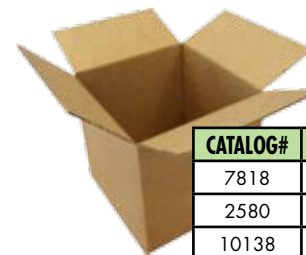

### MERCURY® MAILER CARTON WITH HINGED LID

Our mailer was designed for fast and economical packing, mailing and storage of printed matter. Each is made from high grade 200# test mottle white corrugated board. For ease in use, actual length and width dimensions are +1/2".

CATALOG#	ITEM#	SIZE (inches)	BUNDLE COUNT
1891	511	8-1/2 x 11 x 2	50
2497	1011	8-1/2 x 11 x 4	50
2496	512	9 x 12 x 2	50
1527	1012	9 x 12 x 4	50

### VARIABLE DEPTH FOLDER

Smaller quantities of 8-1/2 x 11 materials can be easily packed and mailed in our Variable Depth Folder. For ease of use, actual length and width dimensions are +1/8".

CATALOG#	SIZE (inches)	BUNDLE COUNT
4251	8-1/2 x 11 x 1/2 x 1 x 1-1/2 x 2	50

### ALL PURPOSE CAUTION CONES

Caution cones can be used in parking lots, driveways, janitorial applications, and more. Stock cone on yellow board, printed in black as shown. Call for current pricing.

CATALOG#	SIZE (inches)	BUNDLE COUNT
25709	9-3/4 x 9-3/4 x 19-1/2	20